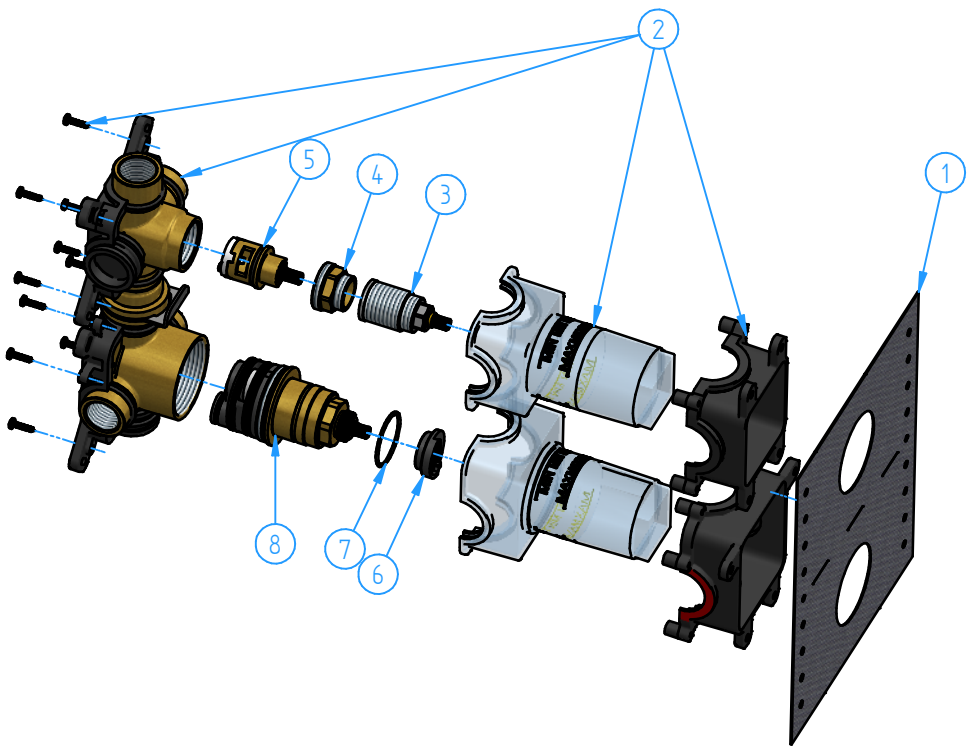

2	HBCB7009-00	Internal parts for CB7009-AR7009-GL7009-GY7009R/D-C7009-GT7009-CX7009	1
1	CX7009EXT-00	External parts for CX7009EXT	1
ID Number	Code	Description	Pcs

15	CB7001-01	Wall flange	1
14	CB7001-03	O.ring 42x1,5	1
13	CB7001-02	Cover	1
12	CB7068-08	Allen wrench 2,5 mm	1
11	CX7001-001	Thermomstatic knurled handle set	1
10	CB7068-09	Washer for flange	2
9	CB7080-01	Wall flange	1
8	CB7068-06	O.ring 31.47x1.78	1
7	CB7068-07	Locking nut for wall flange	1
6	CB0768-11	Adaptor	1
5	CB0768-10	Screw	1
4	CX7068-01	Knurked handle body	1
3	CB7068-03	Dowel M5x5	1
2	CB7068-05	Dowel M5x14	1
1	CB7068-04	Handle pin	1
ID Number	Code	Description	Pcs

8	HBCB7001-001	Thermostatic cartridge (with stop valves and	1
7	HBCB7001-02	O.ring 34.65x1.78	1
6	HBCB7001-01	Stop ring	1
5	B016-001	2-Ways diverter cartridge	1
4	HBCB7080-02	Locking nut	1
3	HBCB7080-002	Extension for diverter cartridge	1
2	HBCB7009-002	Preassembled set for HBCB7009	1
1	HBCB07009-01	Wall gasket	1
ID Number	Code	Description	Pcs

		Sheet <b>1 of 3</b>	
01	New concealed box	Scale <b>1:5</b>	
N°	REVIEW	Date	
Description			Material
Concealed thermostatic shower mixer, with 2 ways diverter			Weight
			0 kg
Code	Date of issue	Chamfers not quoted	
<b>CX7009-00</b>	18/05/2026	0.5x45°	
<small>This drawing is property reserved of Hotbath Srl. Without express authorization, the copying, distribution and utilization of this document as well as the communication to others is prohibited.</small>			
			<b>hotbath</b> italian bathroomware