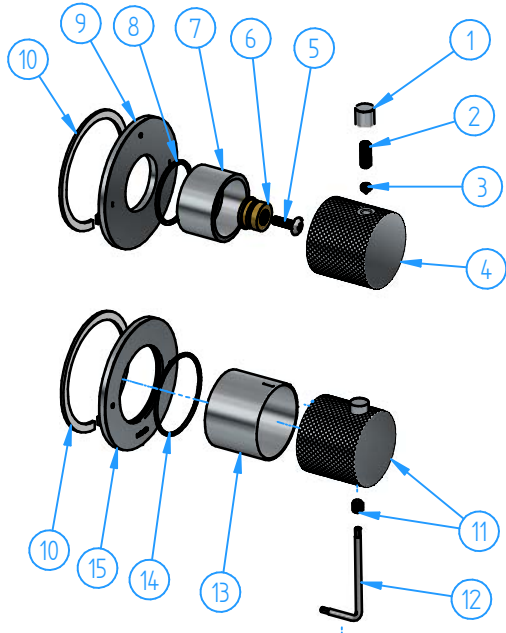

2	HBCB7009-00	Internal parts for CB7009-AR7009-GL7009-GY7009R/D-C7009-GT7009-CX7009	1
1	CX7009EXT-00	External parts for CX7009EXT	1
ID Number	Code	Description	Pcs

15	CB7001-01	Wall flange	1
14	CB7001-03	O.ring 42x1,5	1
13	CB7001-02	Cover	1
12	CB7068-08	Allen wrench 2,5 mm	1
11	CX7001-001	Thermomstatic knurled handle set	1
10	CB7068-09	Washer for flange	2
9	CB7080-01	Wall flange	1
8	CB7068-06	O.ring 31.47x1.78	1
7	CB7068-07	Locking nut for wall flange	1
6	CB0768-11	Adaptor	1
5	CB0768-10	Screw	1
4	CX7068-01	Knurked handle body	1
3	CB7068-03	Dowel M5x5	1
2	CB7068-05	Dowel M5x14	1
1	CB7068-04	Handle pin	1
ID Number	Code	Description	Pcs

8	HBCB7001-001	Thermostatic cartridge (with stop valves and	1
7	HBCB7001-02	O.ring 34.65x1.78	1
6	HBCB7001-01	Stop ring	1
5	B016-001	2-Ways diverter cartridge	1
4	HBCB7080-02	Locking nut	1
3	HBCB7080-002	Extension for diverter cartridge	1
2	HBCB7009-002	Preassembled set for HBCB7009	1
1	HBCB07009-01	Wall gasket	1
ID Number	Code	Description	Pcs

		Sheet <b>1 of 3</b>	
01	New concealed box	Scale <b>1:5</b>	
N°	REVIEW	Date	
Description			Material
Concealed thermostatic shower mixer, with 2 ways diverter			Weight
			0 kg
Code	Date of issue	Chamfers not quoted	
<b>CX7009-00</b>	18/05/2026	0.5x45°	
<small>This drawing is property reserved of Hotbath Srl. Without express authorization, the copying, distribution and utilization of this document as well as the communication to others is prohibited.</small>			
			<b>hotbath</b> italian bathroomware